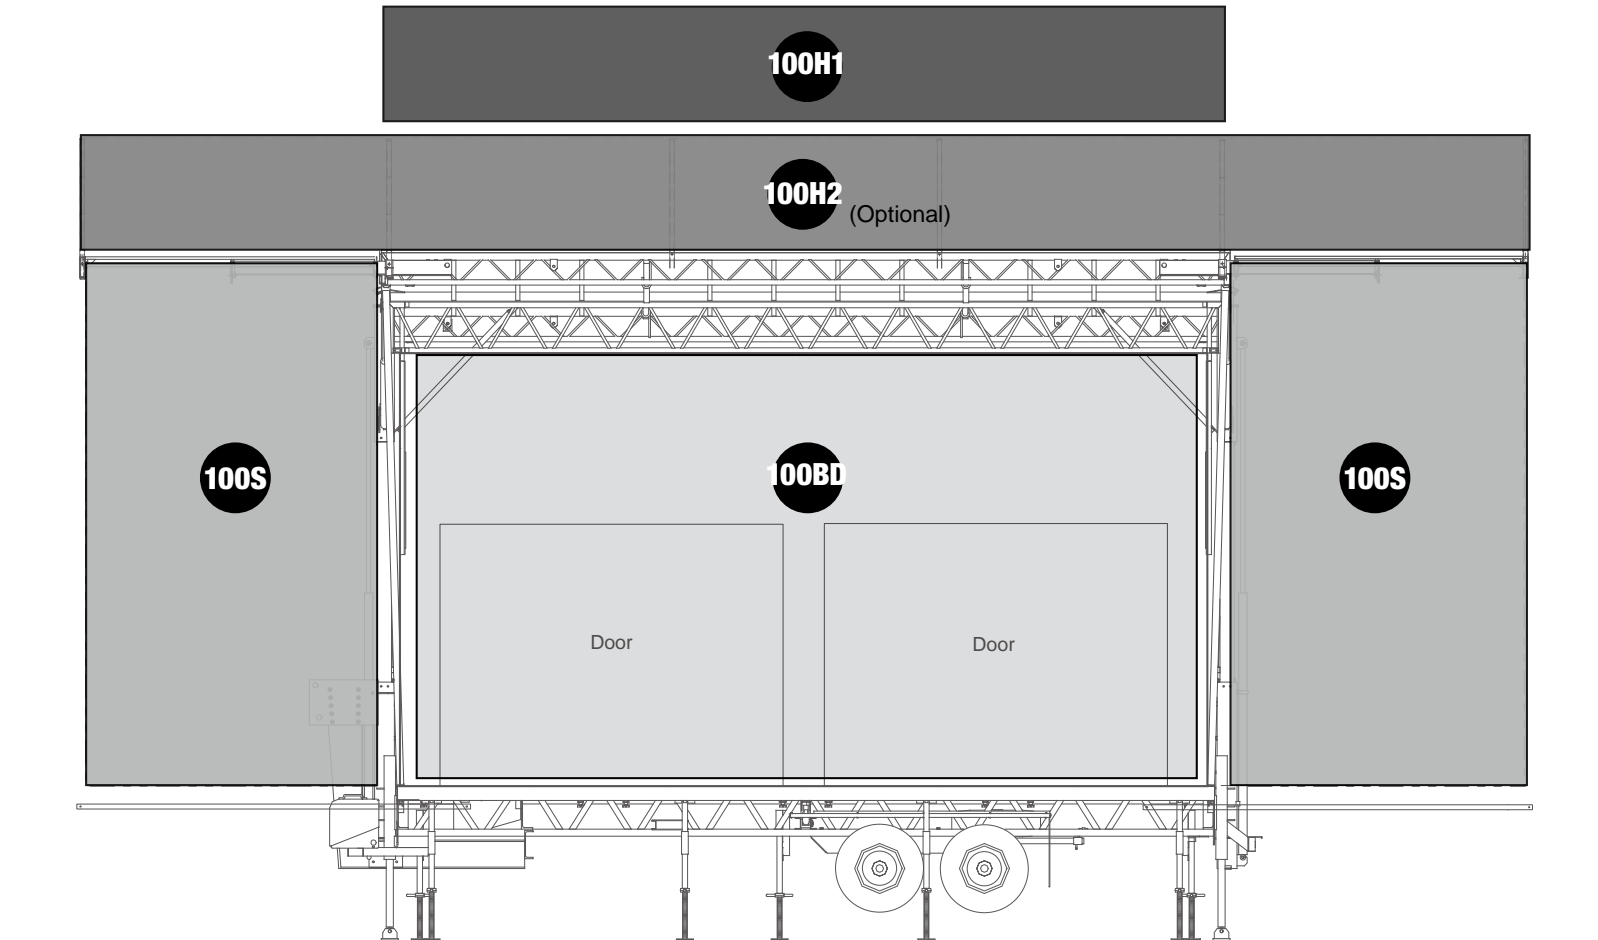

info@Stageline.com
www.Stageline.com
Tel: 1-800-267-8243

Stageline SL100

Banner Positions

© 2013 - All rights reserved, Stageline Mobile Stage Inc. Any and all forms of adaptation or reproduction of this document including plans and drawings found herein, in whole or in part, are strictly forbidden without the written authorisation of Stageline Mobile Stages.