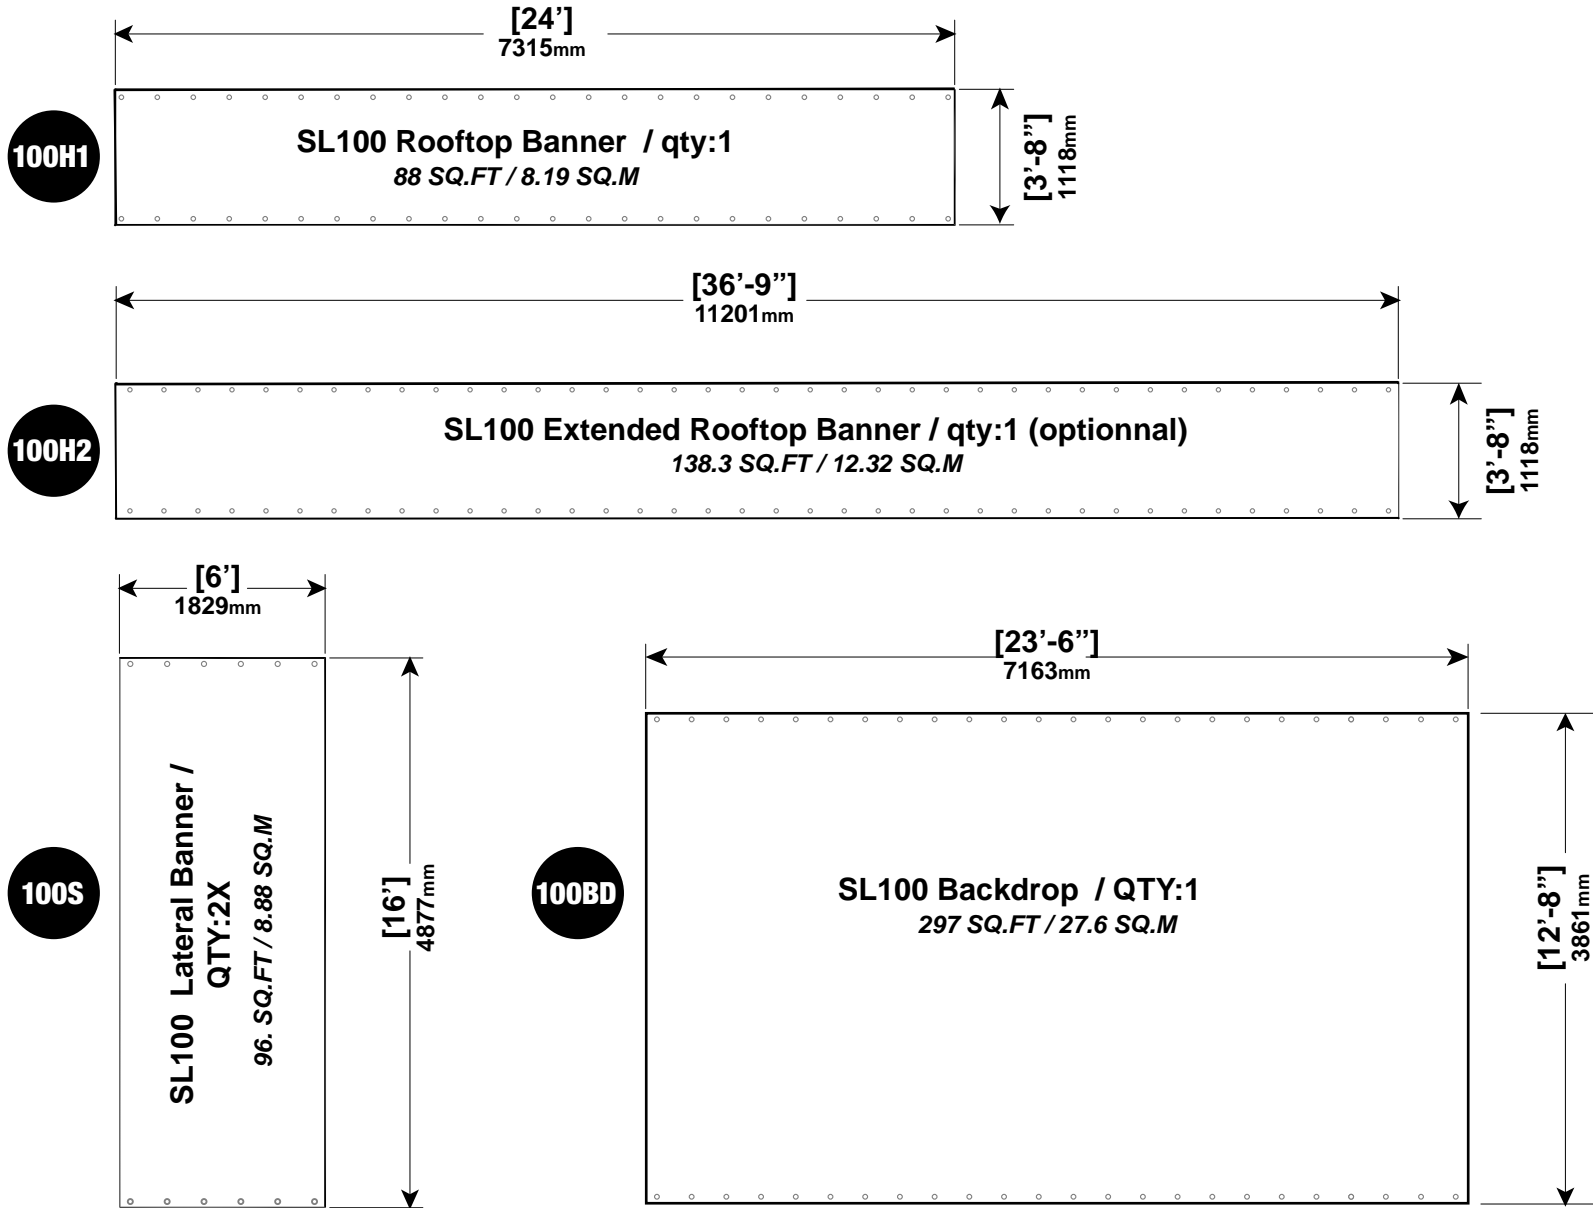

info@Stageline.com
www.Stageline.com
Tel: 1-800-267-8243

Stageline SL100

Suggested Banner Size

© 2013 - All rights reserved, Stageline Mobile Stage Inc. Any and all forms of adaptation or reproduction of this document including plans and drawings found herein, in whole or in part, are strictly forbidden without the written authorisation of Stageline Mobile Stages.